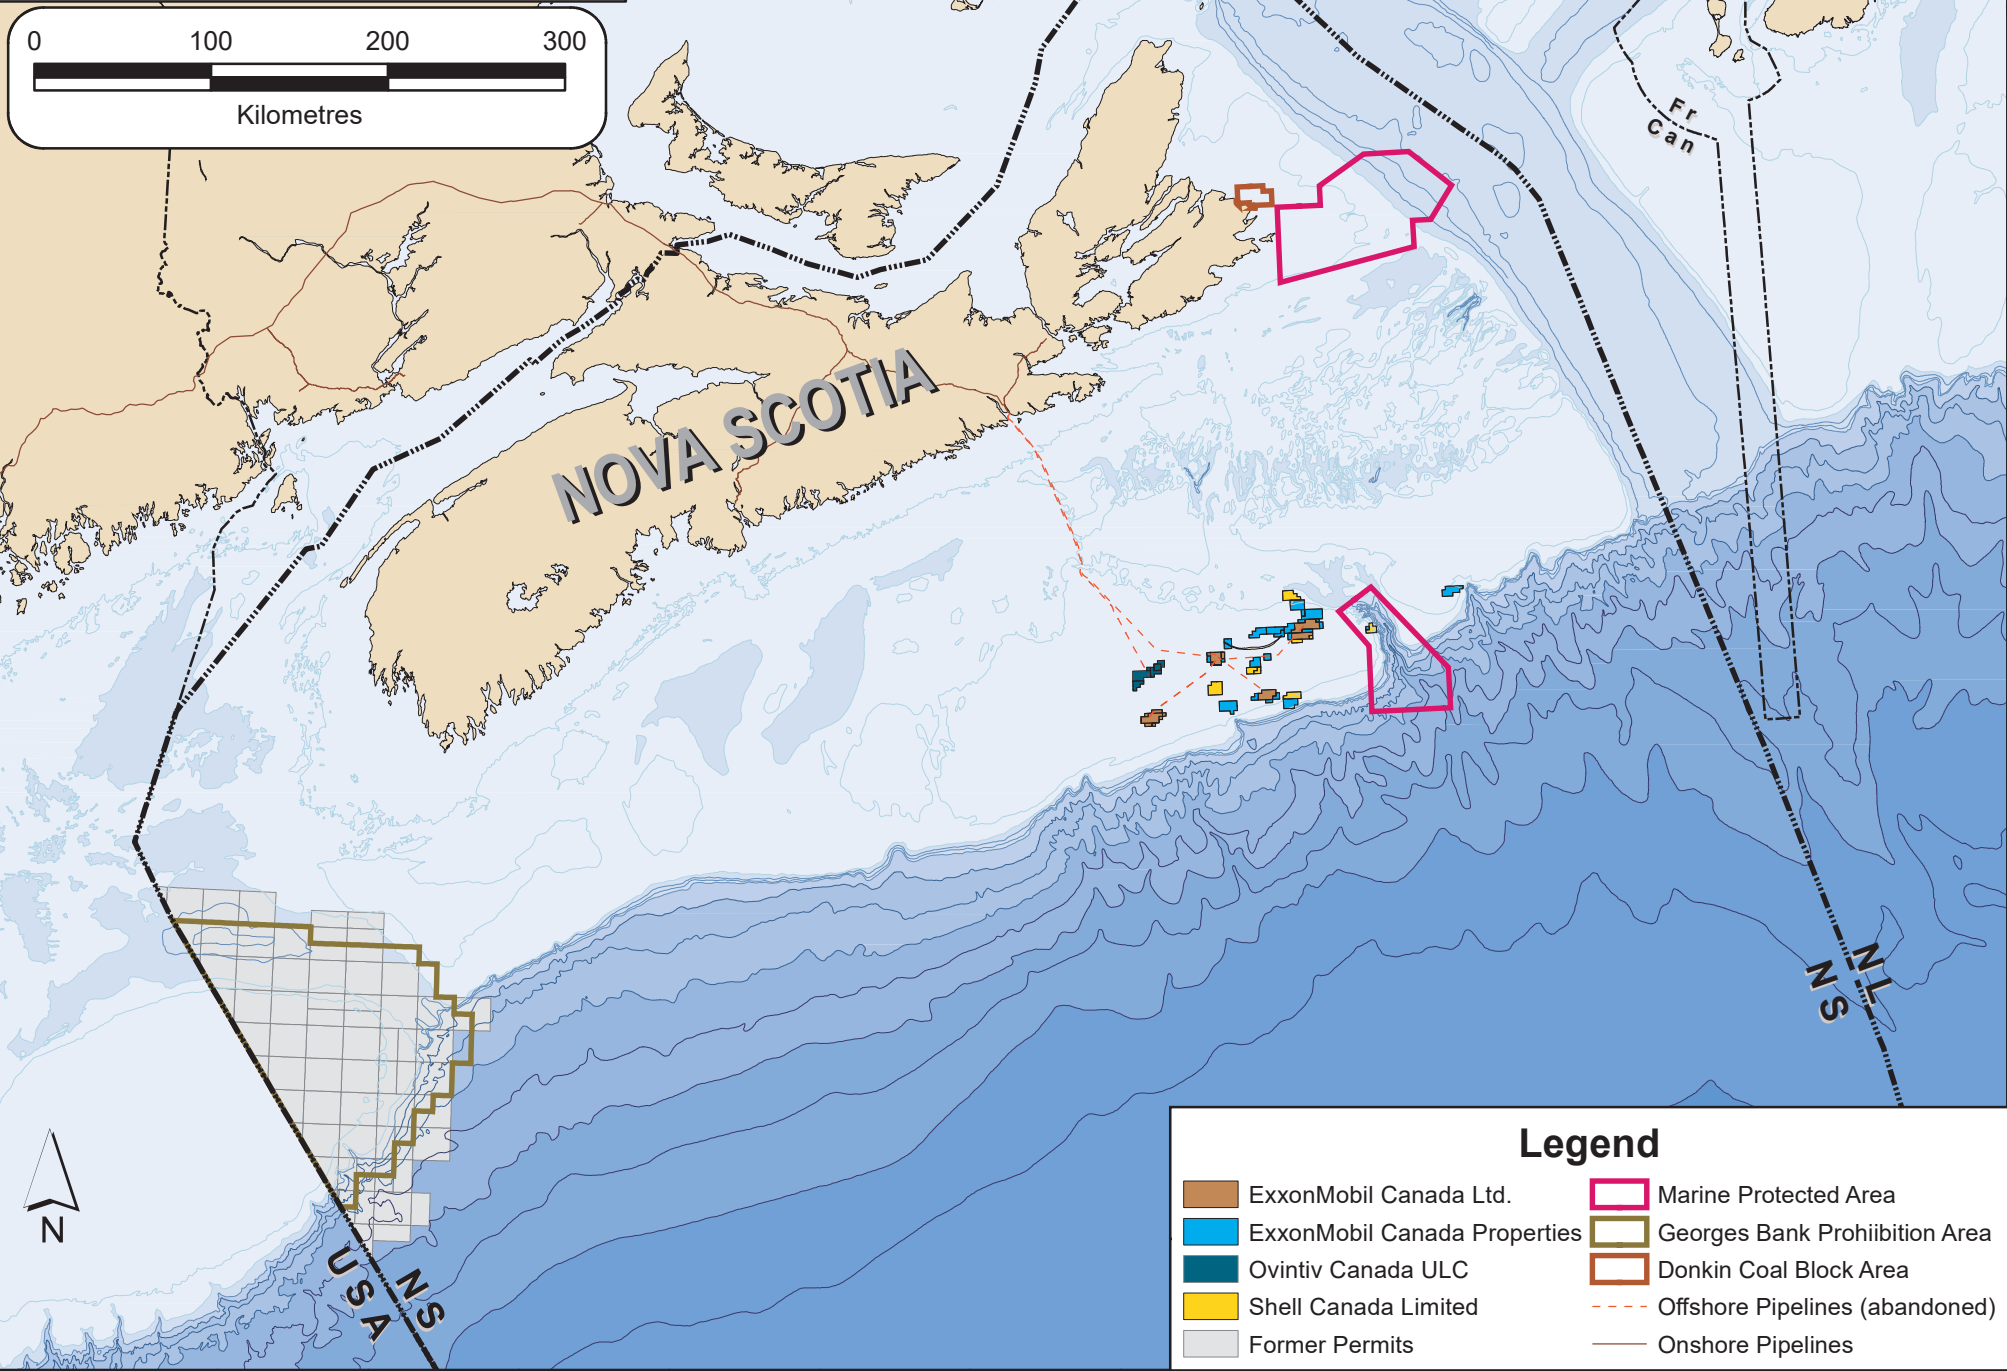

69°W 68°W 67°W 66°W 65°W 64°W 63°W 62°W 61°W 60°W 59°W 58°W 57°W 56°W 55°W

68°W 67°W 66°W 65°W 64°W 63°W 62°W 61°W 60°W 59°W 58°W 57°W 56°W

### Legend

- ExxonMobil Canada Ltd.
- ExxonMobil Canada Properties
- Ovintiv Canada ULC
- Shell Canada Limited
- Former Permits
- Georges Bank Prohibition Area
- Donkin Coal Block Area
- Offshore Pipelines (abandoned)
- Onshore Pipelines
- Marine Protected Area